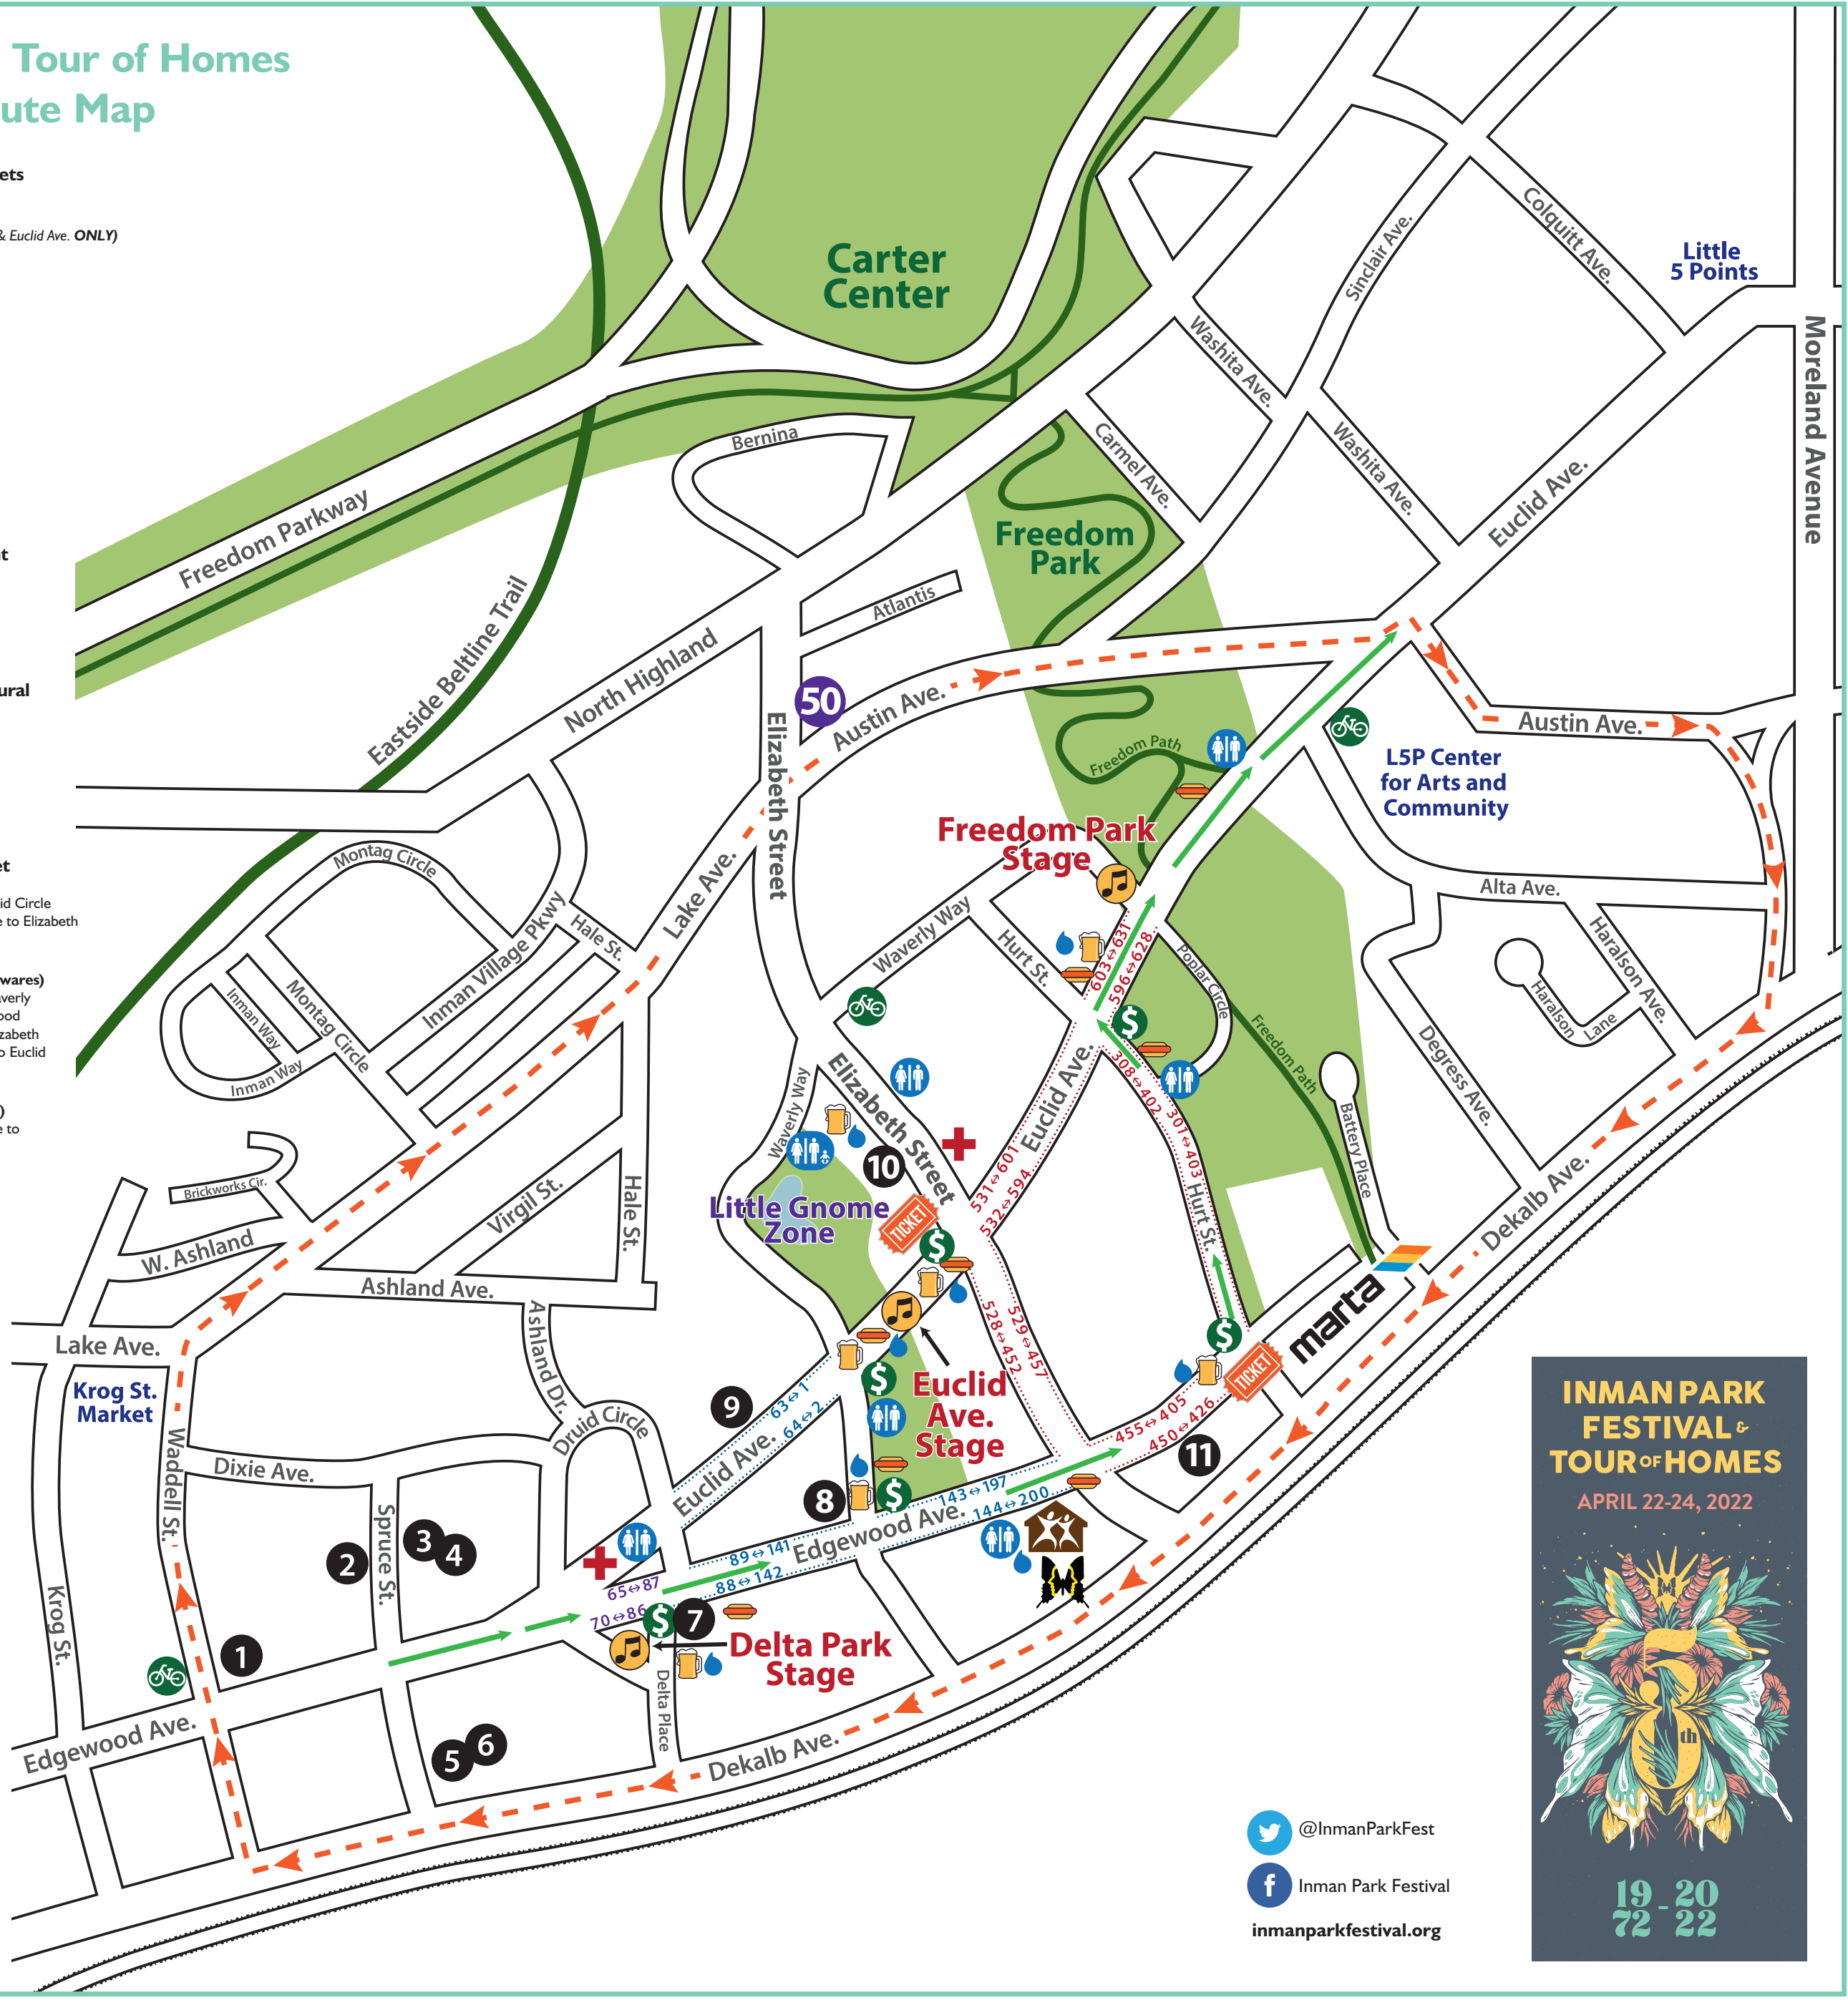

# 2022 Festival Tour of Homes & Shuttle Route Map

-  **Tour of Homes Tickets & Merchandise**  
Information  
Lost & Found (Elizabeth St. & Euclid Ave. ONLY)
-  **Restrooms**
-  **Water Stations**
-  **ATM**
-  **Bike Valet Station**
-  **Food**
-  **Beer**
-  **First Aid/Security**
-  **Music/Entertainment**
-  **Tour of Homes**
-  **Trolley Barn**  
Dance Festival
-  **50th Anniversary Mural**
-  **Festival Flicks**
-  **Shuttle Bus Route**
-  **Parade Route**  
(2 pm Saturday)
-  **Arts & Crafts Market**  
(fine art, original work)  
Euclid from Waverly to Druid Circle  
Edgewood from Delta Place to Elizabeth
-  **Street Market**  
(antiques & handcrafted wares)  
Euclid from Elizabeth to Waverly  
Hurt from Euclid to Edgewood  
Edgewood from Hurt to Elizabeth  
Elizabeth from Edgewood to Euclid
-  **Community Corner**  
(non-profit organizations)  
Edgewood from Delta Place to  
Druid Circle

FESTIVAL PRESENTING SPONSOR:

**NORTHSIDE HOSPITAL**

 @InmanParkFest

 Inman Park Festival

[inmanparkfestival.org](http://inmanparkfestival.org)

**INMAN PARK FESTIVAL & TOUR OF HOMES**  
APRIL 22-24, 2022

**19-20  
72-22**